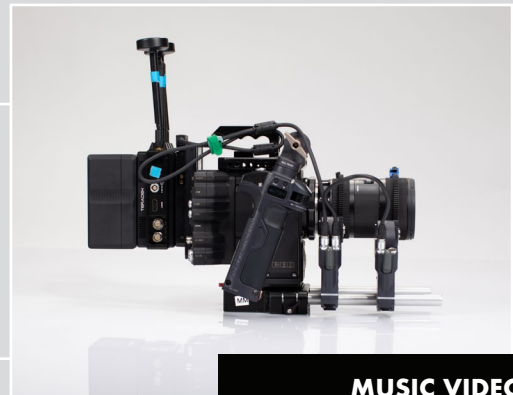

**COMMERCIAL**

*RED Gemini 5K S35 with 3 EF Lenses (your choice), an FX3 with an RS3 and a Sony 24-70 f/2.8 Lens, 1040 Tripod, 1x2 Teredek 4k, Nucleus Follow Focus, SmallHD 1303, 1 Ton Grip Package, Innovative Cart, Astera Titan Tubes (8), Arri M18, Creamsource Vortex 8, and a Hudson Spider Redback.*